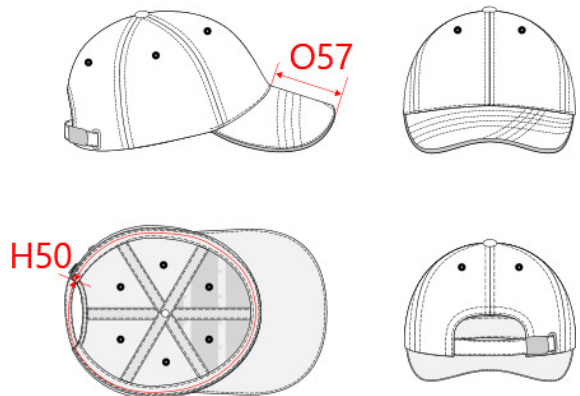

REFERENCE : KP109

SIZES : U

COMPOSITION :

Main fabric : Brushed cotton twill 255 100% cotton
 Main fabric : Brushed cotton twill 255 For contrasted sandwich peak. 100% cotton
 Material 6 : Rubber quality For main fabric recovered peak. 100%rubber

ARTICLE WEIGHT :

86 gr/pc

DESCRIPTION	
Français :	Casquette fashion - 6 panneaux
English :	Fashion cap - 6 panels
Nederlands :	Modieuze cap met 6 segmenten
Deutsch :	Fashion-Kappe 6 Panel
Español :	Gorra fashion 6 paneles
Italiano :	Cappellino fashion 6 pannelli
Português :	Boné fashion - 6 painéis

COLORS	PANTONE SERIGRAPHIE
Black / White	Black / White
Navy / White	433C / White
Red / White	200C / White
White / Navy	White / 433C

MEASUREMENT						
Description	U					
H50 Tour de tête / Head measurement	58					
O57 Deep of the peak on baseball cap	6,80					

CARE LABEL				

PACKING	
Box	100 pcs / box U => L:61cm W:45cm H:36cm GW:11.4kg NW:8.6kg