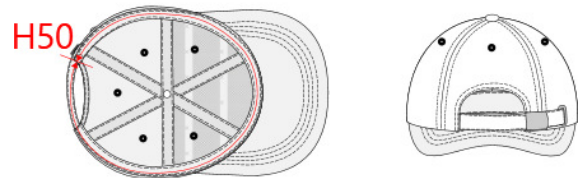

REFERENCE : KP119

SIZES : U

COMPOSITION :

Main fabric : Brushed cotton twill 260 100%cotton

Material 6 : Rubber quality As inner structure of the peak. 100% rubber

ARTICLE WEIGHT :

80gr/pc

DESCRIPTION	COLORS	PANTONE SERIGRAPHIE
<b>Français</b> : Casquette "Easy printing"- 6 panneaux	Beige	7529C
<b>English</b> : Printer's cap - 6 panels	Black	Black
<b>Nederlands</b> : Printer's pet met 6 panelen	Grey	422C
<b>Deutsch</b> : Easy Print 6 Panel kappe	Orange	1585C
<b>Español</b> : Gorra "Easy printing" 6 paneles	Red	200C
<b>Italiano</b> : Cappellino 6 pannelli - Easy print	Royal blue	287C
<b>Português</b> : Boné "Easy printing" - 6 painéis	White	White

MEASUREMENT	
Description	U
H50 Tour de tête / Head measurement	58
O57 Deep of the peak on baseball cap	7

CARE LABEL				

PACKING	
Box	100 pcs / box U => L:51cm W:45cm H:36cm GW:10kg NW:8kg