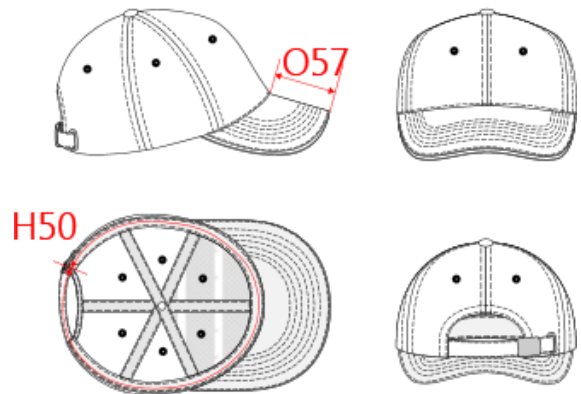

REFERENCE : KP011

SIZES : U

COMPOSITION :

Main fabric : Brushed cotton twill 260 100%cotton

Main fabric : Brushed cotton twill 260 For contrasted sandwich visor 100%cotton

Main fabric : Brushed Cotton twill - 260 For back lace size regulation 100%cotton

Main fabric : Brushed cotton twill 260 For under visor 100% cotton

Material 6 : Rubber quality As inner structure of the peak. 100% rubber

ARTICLE WEIGHT :

76 gr/pc

DESCRIPTION	
Français :	Orlando - Casquette homme 6 panneaux
English :	Orlando - Men's 6 panel cap
Nederlands :	Orlando - Pet met 6 panelen
Deutsch :	Herren kappe Orlando 6 panel
Español :	Orlando - Gorra para hombre 6 paneles
Italiano :	Orlando - Cappellino uomo 6 pannelli
Português :	Orlando - Boné 6 painéis

MEASUREMENT							
Description	U						
H50 Tour de tête / Head measurement	58						
O57 Deep of the peak on baseball cap	7						

CARE LABEL				
				

PACKING	
Box	100 pcs / box U => L:51cm W:45cm H:36cm GW:9.50kg NW:7.50kg

REFERENCE : KP011

SIZES : U

COMPOSITION :

Main fabric : Brushed cotton twill 260 100%cotton
 Main fabric : Brushed cotton twill 260 100%cotton
 Main fabric : Brushed Cotton twill - 260 100%cotton
 Main fabric : Brushed cotton twill 260 100%cotton
 Material 6 : Rubber quality 100%rubber