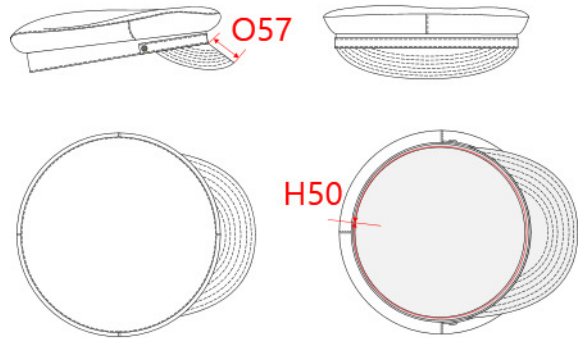

REFERENCE : KP606

SIZES : S/M_L/XL

COMPOSITION :

Main fabric : 12Ann Cotton canvas · 290 100% cotton
 Material 2 : Rubber quality Inside of the peak and the band around the head. 100%rubber

ARTICLE WEIGHT :

100 gr/pc

DESCRIPTION
Français : Casquette de marin
English : Sailor's cap
Nederlands : Zeemanspet
Deutsch : Kapitänsmütze
Español : Gorra de marinero
Italiano : Cappello da marinaio
Português : Boné de marinho

COLORS	PANTONE SERIGRAPHIE
Navy	433C
White	White

MEASUREMENT						
Description	S/M	L/XL				
H50 Tour de tête / Head measurement	56,50	58,50				
O57 Deep of the peak on baseball cap	5	5				

CARE LABEL				

PACKING	
Box	100 pcs / box Size => L:66cm W:58cm H:44cm GW:12,5Kg NW:10Kg