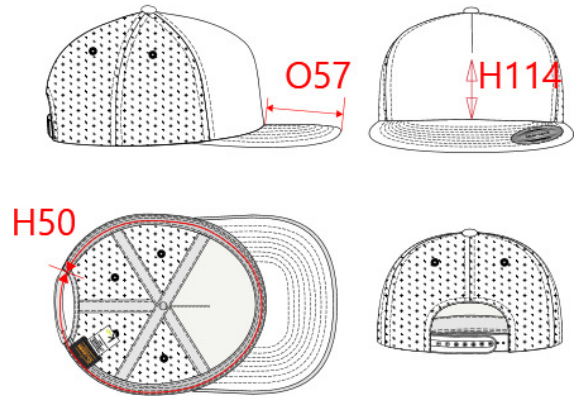

REFERENCE : KP911

SIZES : U

COMPOSITION :

Material 2 : Cotton / Polyester twill 60/40 - 205y For full peak and crown button 60%cotton / 40%polyester

: Multispandex Laminated fabric with foam 6mm

Outer fabric in polyester jersey

100% Polyester - 105 gsm

Mesh : Polyester mesh - 195y For side and back crown panels

100%polyester

ARTICLE WEIGHT :

74 gr/pc

DESCRIPTION
Français : Casquette Trucker classique - 5 panneaux
English : Classic Trucker cap - 5 panels
Nederlands : Klassieke Flexfit® Truckerpet - 5 panelen
Deutsch : Trucker-Kappe - 5-Panel-Cap
Español : Gorra Trucker clásica - 5 paneles
Italiano : Cappellino Trucker classico - 5 pannelli
Português : Boné Trucker clássico 5 painéis

COLORS	PANTONE SERIGRAPHIE
Black / Black / Black	Black / Black / Black
Black / White / Black	Black / White / Black
Navy / White / Navy	433C / White / 433C
Red / White / Red	200C / White / 200C

MEASUREMENT						
Description	U					
H50 Tour de tête / Head measurement	58					
O57 Deep of the peak on baseball cap	6,50					
H114 Height of the crown on front part	8,20					

CARE LABEL				

PACKING	
Box	100 pcs / box U => L:60cm W:40cm H:40cm GW:12.91kg NW:9.21kg