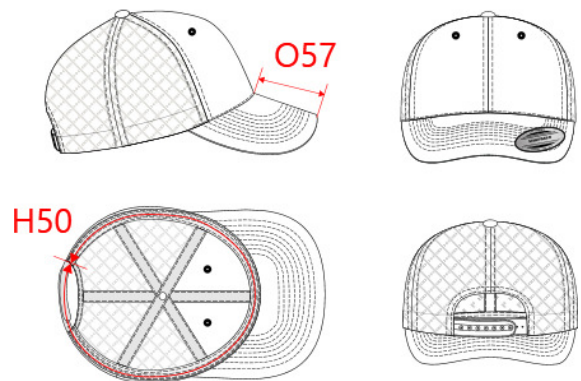

REFERENCE : KP912

SIZES : U

COMPOSITION :

Material 2 : Cotton / Polyester twill 60/40 - 205y For 2 crown front panels, full peak and crown button 60%cotton / 40% polyester

Mesh : Polyester mesh - 195y For side and back crown panels 100%polyester

TECHNICAL DETAIL :

Mid-profile shape, curved peak

ARTICLE WEIGHT :

80 gr/pc

| DESCRIPTION | |
|---|--|
| Français : Casquette Trucker modèle rétro - 6 panneaux | |
| English : Trucker cap retro style - 6 panels | |
| Nederlands : Flexfit® Truckerpet retromodel - 6 panelen | |
| Deutsch : Trucker-Kappe im Retro-Stil 6 Felder | |
| Español : Gorra Trucker modelo retro - 6 paneles | |
| Italiano : Cappellino Trucker modello rétro - 6 pannelli | |
| Português : Boné Trucker modelo retro 6 painéis | |

| MEASUREMENT | |
|--------------------------------------|------|
| Description | U |
| H50 Tour de tête / Head measurement | 58 |
| O57 Deep of the peak on baseball cap | 6,80 |

| CARE LABEL | | | | |
|------------|--|--|--|--|
| | | | | |

| PACKING | |
|---------|---|
| Box | 100 pcs / box U => L:60cm W:40cm H:40cm GW:12.91kg NW:9.21kg |