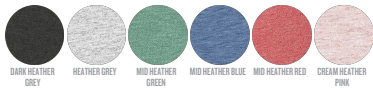

Combo options

Stanley Specter

WHITES

WHITE

COLORS

ESSENTIAL HEATHERS

SPECIAL
HEATHERS

BLACK HEATHER
BLUE