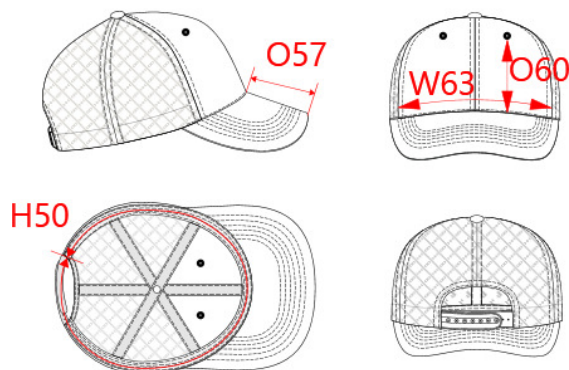

REFERENCE : KP110

SIZES : U

COMPOSITION :

Main fabric : Polyester / Cotton twill 65/35 - 240 65%polyester / 35%cotton

Fabric 2 : Polyester mesh · 110 100% Polyester

TECHNICAL DETAIL :

Mid-profile shape, curved peak

ARTICLE WEIGHT :

65 gr/pc

DESCRIPTION	COLORS	PANTONE SERIGRAPHIE
Français : Casquette Trucker Oeko-Tex	Black / Black	Black / Black
English : Oekotex certified trucker cap	Black / White	Black / White
Nederlands : Truckerpet Oeko-Tex	Khaki / Light grey	7771C / 402C
Deutsch : Oeko-Tex Trucker-Cap	Navy / Navy	433C / 433C
Español : Gorra Trucker - Certificado Oeko-Tex	Royal blue / White	287C / White
Italiano : Cappellino Trucker Oeko-Tex	Shale grey / Black	411C / Black
Português : Boné Trucker Oeko-Tex	White / White	White / White

MEASUREMENT	
Description	U
H50 Tour de tête / Head measurement	58
W63 Width of front panel on bottom	19
O60 Front part print height	8
O57 Deep of the peak on baseball cap	7

CARE LABEL				

PACKING	
Box	100 pcs / box => L: 51cm W: 45cm H: 43cm GW: 8.5kg NW: 6.5kg