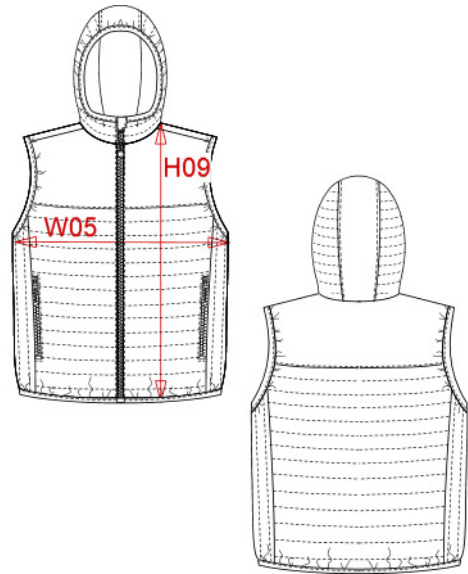

# PROACT.®

REFERENCE : PA238

SIZES : 6/8\_8/10\_10/12\_12/14

**COMPOSITION :**

Main fabric : Polyamide 380T PA coating- 35 For outside garment, front tab and inner facing pockets and middle back loop 100%polyamide

Main fabric : Polyamide / Polyester 70/30 PA coating -45 For outside garment, front tab and inner facing pockets and middle back loop 70% polyamide / 30% polyester

Fabric : Polyester 380T PA coating - 45 For inside garment, pockets and inner hearphones loop 100%polyester

Wad 1 : Padding Polyester fake down (micro broken) - 260/270

Inside bottom and side body, and hood sides 100%polyester

Wad 1 : Soft wadding - polyester - 160 For front, back and middle hood yokes 100%polyester

DESCRIPTION						COLORS		PANTONE SERIGRAPHIE	
<b>Français :</b> Bodywarmer à capuche enfant <b>English :</b> Kids' hooded bodywarmer <b>Nederlands :</b> Bodywarmer met capuchon kids <b>Deutsch :</b> Bodywarmer mit Kapuze für Kinder <b>Español :</b> Chaleco acolchado con capucha para niños <b>Italiano :</b> Gilet bambino con cappuccio <b>Português :</b> Colete com capuz de criança						Black		Black	
						Navy		433C	
						Marl dark grey		Based on 446C	
MEASUREMENT									
Description	6/8	8/10	10/12	12/14					
<b>H09 (M)</b> Hauteur totale devant / Front total height	47,50	53	57,75	62,50					
<b>W05 (M)</b> 1/2 largeur poitrine à 1.5cm de l'emmanchure / 1/2 chest width at 1.5cm below armhole	39,50	42,50	45,50	48,50					
CARE LABEL									
PACKING									
Box	15 pcs / box 6/8 => L:60cm W:40cm H:28cm GW:4.75kg NW:3.75kg 8/10 => L:60cm W:40cm H:28cm GW:5kg NW:4kg 10/12 => L:60cm W:40cm H:28cm GW:5.4kg NW:4.4kg 12/14 => L:60cm W:40cm H:28cm GW:5.9kg NW:4.9kg								