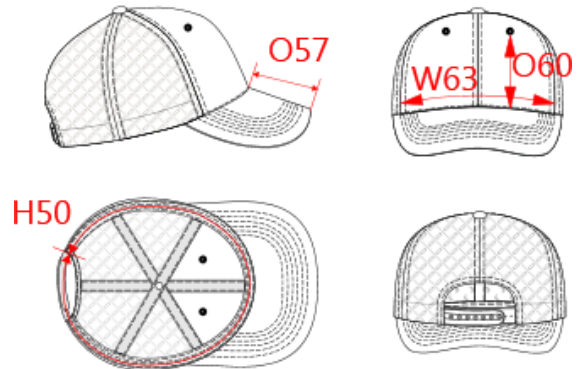

REFERENCE : KP158

SIZES : U

COMPOSITION :

Main fabric : Cotton twill - 260 Both front pannels 100%cotton

Main fabric : Cotton twill - 260 For visor 100%cotton

Fabric 2 : Polyester mesh · 110 100% Polyester

ARTICLE WEIGHT :

74 gr/pc

DESCRIPTION	
Français : Casquette Trucker - 6 panneaux	
English : Trucker cap - 6 panels	
Nederlands : Pet Trucker - 6 panelen	
Deutsch : 6-Panel-Trucker-Kappe	
Español : Gorra Trucker - 6 paneles	
Italiano : Cappellino Trucker - 6 pannelli	
Português : Boné Trucker – 6 painéis	

MEASUREMENT	
Description	U
H50 Tour de tête / Head measurement	57
W63 Width of front panel on bottom	19
O60 Front part print height	8
O57 Deep of the peak on baseball cap	7

CARE LABEL	

PACKING	
Box	100 pcs / box U => L:51cm W:45cm H:43cm GW:8.8kg NW:7.2kg