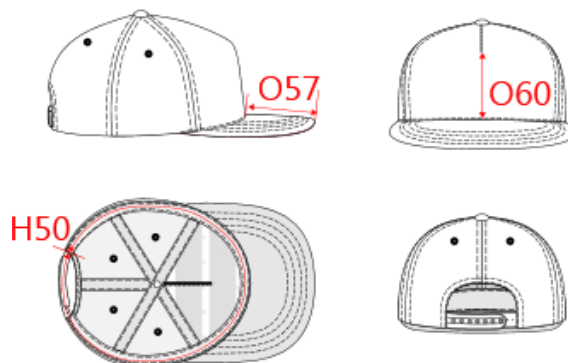

**REFERENCE :** KP159

**SIZES :** U

**COMPOSITION :**

Main fabric : Polyester twill - 300 For cap and peak part 100% polyester

Material 3 : PVC quality fabric Under the inner sweatband.  
100%polyvinyl chloride

**ARTICLE WEIGHT :**

102 gr/pc

DESCRIPTION	
<b>Français :</b>	Casquette Snapback - 5 panneaux
<b>English :</b>	Snapback cap - 5 panels
<b>Nederlands :</b>	Pet Snapback - 5 panelen
<b>Deutsch :</b>	5-Panel-Snapback-Kappe
<b>Español :</b>	Gorra Snapback - 5 paneles
<b>Italiano :</b>	Cappellino Snapback - 5 pannelli
<b>Português :</b>	Boné Snapback – 5 painéis

COLORS	PANTONE SERIGRAPHIE
Black / Black	Black / Black
Dark grey / Black	447C / Black
White / White	White / White
Light grey / Light grey	402C / 402C

MEASUREMENT	
Description	U
<b>H50</b> Tour de tête / Head measurement	58
<b>O60</b> Front part print height	8,50
<b>O57</b> Deep of the peak on baseball cap	7

CARE LABEL				

PACKING	
Box	100 pcs / box U => L:56cm W:46cm H:36cm GW:10.4kg NW:8.2kg