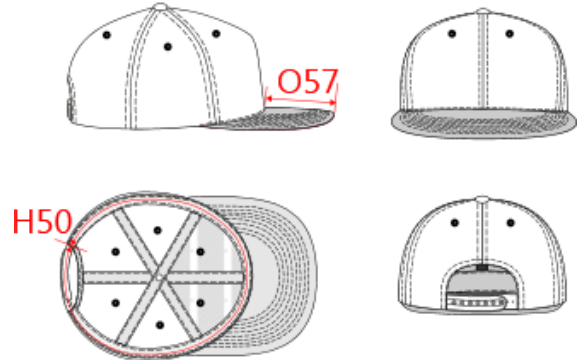

REFERENCE : KP160

SIZES : U

COMPOSITION :

Main fabric : Polyester twill - 300 For Cap 100%polyester
 Main fabric : Polyester twill - 300 For Peak 100%polyester
 Material 3 : PVC fabric quality Under the inner sweatband.
 100%polyvinyl chloride

ARTICLE WEIGHT :

98 gr/pc

DESCRIPTION	
Français : Casquette Snapback - 6 panneaux	
English : Snapback cap - 6 panels	
Nederlands : Pet Snapback - 6 panelen	
Deutsch : 6-Panel-Snapback-Kappe	
Español : Gorra Snapback - 6 paneles	
Italiano : Cappellino Snapback - 6 pannelli	
Português : Boné Snapback – 6 painéis	

COLORS	PANTONE SERIGRAPHIE
Light grey / Black	401C / Black
Dark grey / Dark grey	447C / 447C
White / White	White / White
Red / Red	200C / 200C
Navy / Navy	433C / 433C
Black / Black	Black / Black

MEASUREMENT	
Description	U
H50 Tour de tête / Head measurement	58
O57 Deep of the peak on baseball cap	7

CARE LABEL				

PACKING	
Box	100 pcs / box U => L:56cm W:46cm H:36cm GW:11.0kg NW:8.8kg