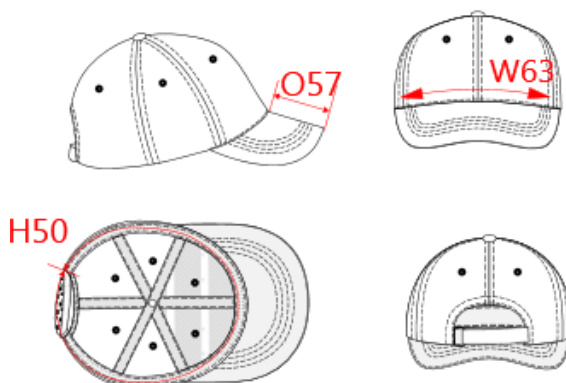

**REFERENCE :** KP163

**SIZES :** U

**COMPOSITION :**

Main fabric : Laminated Polyester pongee 210T - 140 For caps

**ARTICLE WEIGHT :**

76 gr/pc

DESCRIPTION
<b>Français :</b> Casquette Sport
<b>English :</b> Sports cap
<b>Nederlands :</b> Sportpet
<b>Deutsch :</b> Sportkappe
<b>Español :</b> Gorra deportiva
<b>Italiano :</b> Cappellino Sport
<b>Português :</b> Boné de desporto

COLORS	PANTONE SERIGRAPHIE
Black	Black
White	White
Navy	433C
Royal blue	287C

MEASUREMENT						
Description	U					
<b>H50</b> Tour de tête / Head measurement	58					
<b>W63</b> Width of front panel on bottom	19					
<b>O57</b> Deep of the peak on baseball cap	7					

CARE LABEL				

PACKING	
Box	100 pcs / box U => L:60cm W:46cm H:38cm GW:8.5kg NW:6.0kg