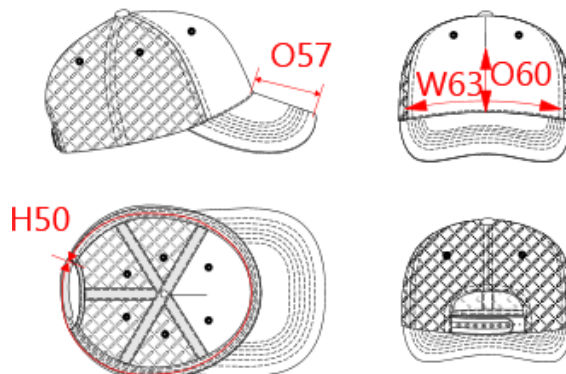

REFERENCE : KP170

SIZES : U

COMPOSITION :

Main fabric : Laminated Cotton canvas - 350 For front panels

Fabric 1 : Cotton canvas - 310 For peak and recovered button on top 100%cotton

Mesh : Polyester mesh - 65 For back panels 100%polyester

ARTICLE WEIGHT :

82 gr/pc

DESCRIPTION
<b>Français :</b> Casquette Trucker - 5 panneaux
<b>English :</b> Trucker cap - 5 panels
<b>Nederlands :</b> Pet Trucker - 5 panelen
<b>Deutsch :</b> Trucker-Kappe – 5 Panels
<b>Español :</b> Gorra Trucker - 5 paneles
<b>Italiano :</b> Cappellino Trucker - 5 pannelli
<b>Português :</b> Boné Trucker – 5 painéis

MEASUREMENT	
Description	U
<b>H50</b> Tour de tête / Head measurement	58
<b>W63</b> Width of front panel on bottom	19
<b>O60</b> Front part print height	8,50
<b>O57</b> Deep of the peak on baseball cap	7

CARE LABEL

PACKING	
Box	100 pcs / box U => L:60cm W:46cm H:38cm GW:10.2kg NW:8.3kg