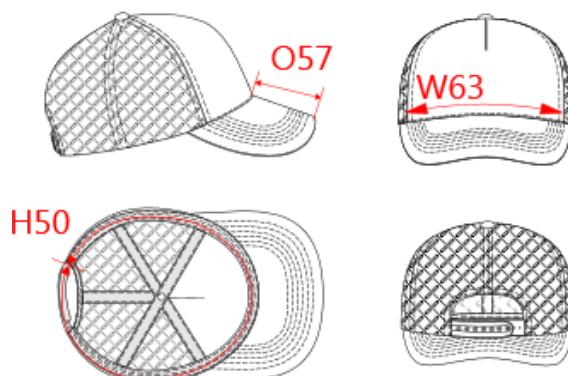

REFERENCE : KP171

SIZES : U

COMPOSITION :

Main fabric : Polyester knitted - 465 For solid colors

For front panels and peak 100%polyester

Main fabric : Polyester knitted - 410 For heather colors

For front panels and peak 100%polyester

Mesh : Polyester mesh - 100 For back panels 100%polyester

ARTICLE WEIGHT :

92 gr/pc

DESCRIPTION
Français : Casquette Trucker - 5 panneaux
English : Trucker cap - 5 panels
Nederlands : Pet Trucker - 5 panelen
Deutsch : Trucker-Kappe – 5 Panels
Español : Gorra Trucker - 5 paneles
Italiano : Cappellino Trucker - 5 pannelli
Português : Boné Trucker – 5 painéis

COLORS	PANTONE SERIGRAPHIE
Black / Black	Black / Black
Navy / Navy	433C / 433C
White-Black Heather / Black	White / Black

MEASUREMENT						
Description	U					
H50 Tour de tête / Head measurement	58					
W63 Width of front panel on bottom	19					
O57 Deep of the peak on baseball cap	7					

CARE LABEL

PACKING	
Box	100 pcs / box U => L:60cm W:46cm H:38cm GW:11.3kg NW:9.1kg