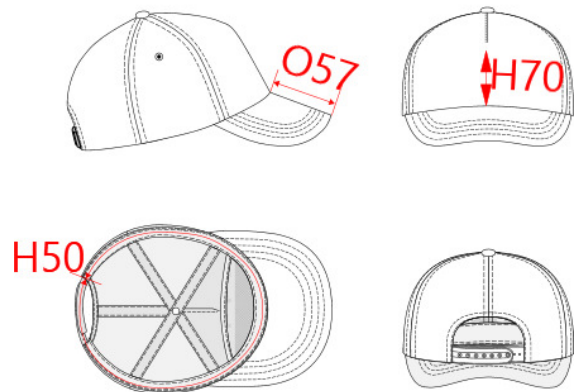

REFERENCE : KP034

SIZES : U

COMPOSITION :

Main fabric : Cotton twill - 155 100%cotton

Material 6 : Rubber quality As inner structure on fabric recovered peak. 100%PP

ARTICLE WEIGHT :

46gr/pc

DESCRIPTION	
Français : First - Casquette 5 panneaux	
English : First - 5 panel cap	
Nederlands : First - Pet met 5 panelen	
Deutsch : First - 5 panel kappe	
Español : First - Gorra 5 paneles	
Italiano : First - Cappellino 5 pannelli	
Português : First Boné 5 painéis	

MEASUREMENT	
Description	U
H50 Tour de tête / Head measurement	58
O57 Deep of the peak on baseball cap	8,30
H70 Height of front panel	8,50

CARE LABEL				

PACKING	
Box	100 pcs / box U => L:45cm W:40cm H:32cm GW:7.00kg NW:5.00kg