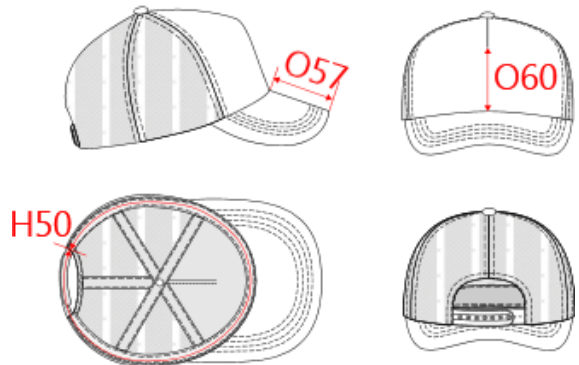

REFERENCE : KP111

SIZES : U

COMPOSITION :

Main fabric : Polyester interlock-150 For front panel of the crown. 100% Polyester

Main fabric : Polyester interlock-150 For the peak. 100% Polyester

Fabric 2 : Polyester mesh · 110 For the 4 back panels of the crown. 100% Polyester

Material 6 : Rubber quality As curved inner structure of the peak. 100%rubber

ARTICLE WEIGHT :

63gr/pc

DESCRIPTION	
Français : Casquette Trucker - 5 panneaux	
English : Trucker mesh cap - 5 panels	
Nederlands : Trucker - Pet met 5 panelen	
Deutsch : Trucker Netz Kappe 5 Panel	
Español : Gorra trucker 5 paneles	
Italiano : Cappellino trucker 5 pannelli	
Português : Boné Trucker - 5 painéis	

MEASUREMENT	
Description	U
H50 Tour de tête / Head measurement	58
O57 Deep of the peak on baseball cap	6,80
O60 Front part print height	9

CARE LABEL				

PACKING	
Box	100 pcs / box U => L:60cm W:40cm H:cm GW:kg NW:kg