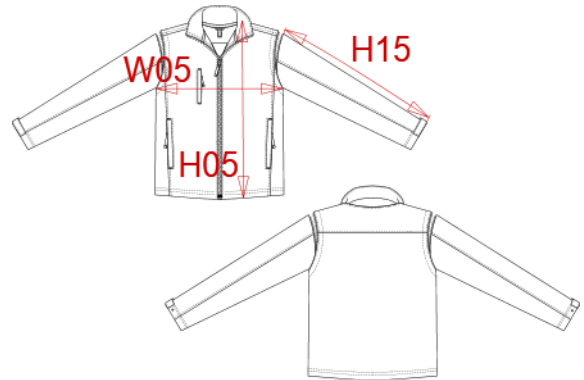

KARIBAN

REFERENCE : K639

SIZES : S_M_L_XL_XXL_3XL

COMPOSITION :

Main fabric : Polyester pongee 190T PVC coating - 175 100% polyester

Lining 1 : Polyester polarfleece - 300 For inner body and collar 100%polyester

Lining 2 : Polyester 210T - 60 For inner sleeves and collar 100%polyester

Wad 1 : Polyfil 80 For inner sleeve lining 100%polyester

WEIGHT :

Main fabric : 175 gsm

Lining 1 : 300 gsm

Lining 2 : 60 gsm

Wad 1 : 80 gsm

ARTICLE WEIGHT :

970 gr/pc

DESCRIPTION
Français : Blouson pétanque
English : Functional jacket
Nederlands : Pétanquejak
Deutsch : Kugelspiel-jacke
Español : Chaqueta con mangas amovibles
Italiano : Blouson
Português : Blusão com mangas amovíveis

COLORS	PANTONE SERIGRAPHIE
Black / Orange	Black / 1585C
Navy / Grey	433C / 422C
Dark grey / Orange	447C / 1585C
Red / Black	200C / Black

MEASUREMENT						
Description	S	M	L	XL	XXL	3XL
H05 Hauteur totale / Total height	72,90	74,90	76,95	79,70	82,45	85,20
W05 1/2 largeur poitrine / 1/2 chest width	57	60	63	67	71	75
H15 Longueur manche / Sleeve length	68	69,50	71	73,20	75,40	77,60

CARE LABEL

PACKING	
Box	10 pcs / box S => L:57cm W:39cm H:27cm GW:9.30kg NW:8.00kg M => L:60cm W:40cm H:27cm GW:10.50kg NW:9.30kg L => L:62cm W:41cm H:27cm GW:10.80kg NW:9.40kg XL => L:64cm W:42cm H:27cm GW:11.00kg NW:9.70kg XXL => L:68cm W:43cm H:27cm GW:11.90kg NW:10.40kg 3XL => L:70cm W:44cm H:27cm GW:11.00kg NW:12.60kg