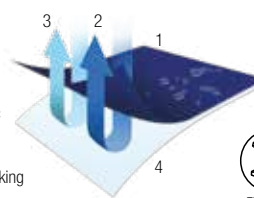

**R181F** BLACK (BLK)

NAVY (289)

Fitted Waist

### StormDri

1. Outer fabric
2. Waterproof
3. Windproof
4. Coated backing

R181M	S	M	L	XL	2XL	3XL
UK	38	41	44	47	50	53
EURO	48	50	54	56	60	64

CARTON: 10 PACK: 5

DECORATORS ACCESS: Concealed inner side seam and back panel